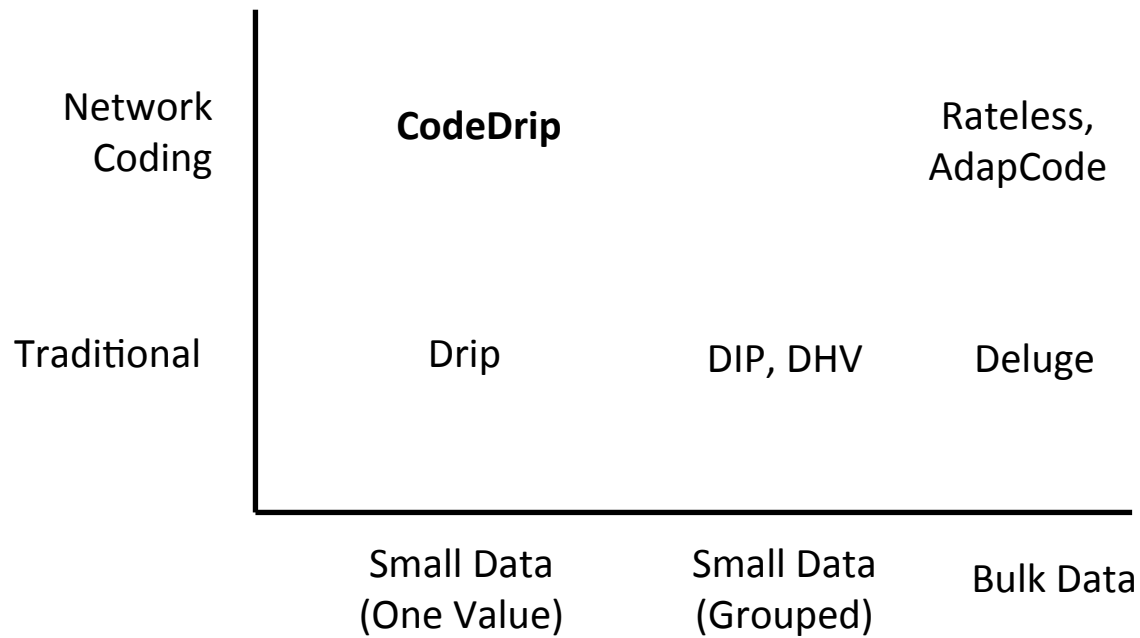

Example of Related Work Figure